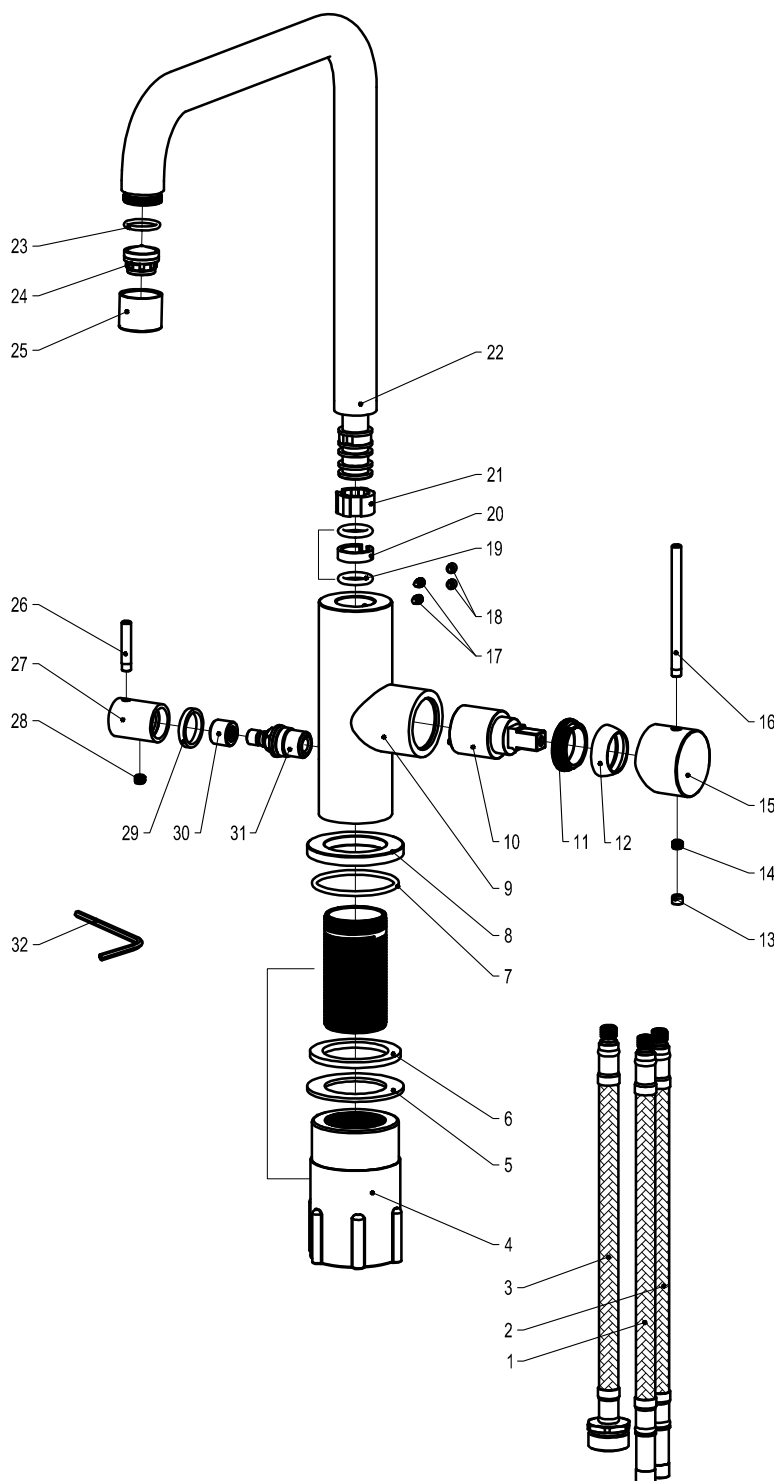

- 1 Flexible hose
- 2 Flexible hose
- 3 Flexible hose
- 4 Fixing bushing
- 5 Washer
- 6 Washer
- 7 O ring
- 8 Base
- 9 Body
- 10 Cartridge
- 11 Screw nut
- 12 Cover ring
- 13 Rubber
- 14 Inner hex screw
- 15 Handle base
- 16 Handle bar
- 17 Inner hex screw
- 18 Rubber
- 19 O ring
- 20 Rubber
- 21 Rubber
- 22 Spout
- 23 O ring
- 24 Aerator
- 25 Aerator Cover
- 26 Handle bar
- 27 Handle base
- 28 Inner hex screw
- 29 Rubber
- 30 Splined hub
- 31 Cartridge
- 32 Wrench

## Steel Mood Sand D

Art no: 30138 RSK: 8311451

**SCANDTAP®**  
BATHROOM CONCEPTS

Scandtap AB, Olofsdalsvägen 21, 302 41 Halmstad, Sweden  
info@scandtap.com, www.scandtap.com